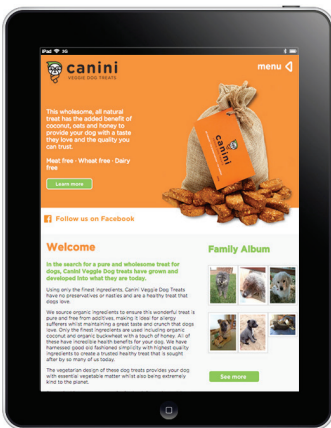

WRD. BLAST YOUR BRAND

WRD has developed a game that allows us to effectively determine what Brand Personality a business is, and what attributes pertain to that brand. This process is included in our 'Blast Package'. This amazing package, designed especially for businesses looking to take their brand to the next level is jam packed full of value and includes:

- Brand personality identification with our custom developed interactive program
- Concept design, strategy and presentation of a professional logo design
- Design and printing of 1000 full colour double sided business cards with a specialised finish
- Domain name registration
- Design of a 5 page responsive website (additional pages can be added for an additional cost)
- First level hosting of website for a year, as well as set up of a business email address
- Set up and styling of a social media channel of your choice for an online social media presence

save $1045!

If this sounds like a package you'd be interested in, please contact our team on 1300 722 896.

Please note: WRD packages cannot be altered due to the heavily discounted nature of the packages.